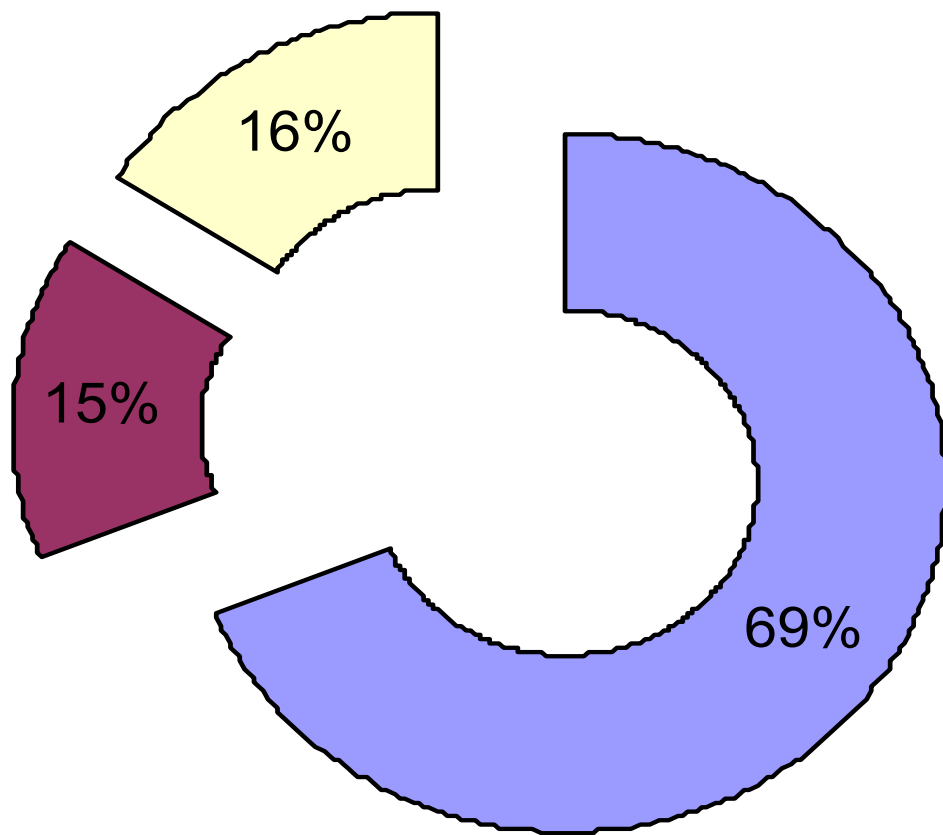

# Мы провели опрос:

■ Парк

■ Детская  
площадка

■ Танцевальная  
площадка

■ Спортплощадка

■ Развлекательный  
комплекс

A photograph of a forest floor. In the foreground, there are numerous white flowers with green leaves, likely a species of dogwood. A large, textured tree trunk is visible in the middle ground. The background consists of many thin tree trunks and green foliage, suggesting a dense forest. The lighting is bright, indicating a sunny day.

# РЕЗУЛЬТАТЫ ОПРОСА:

- Около церкви
- Около южного переезда
- Березовая роща